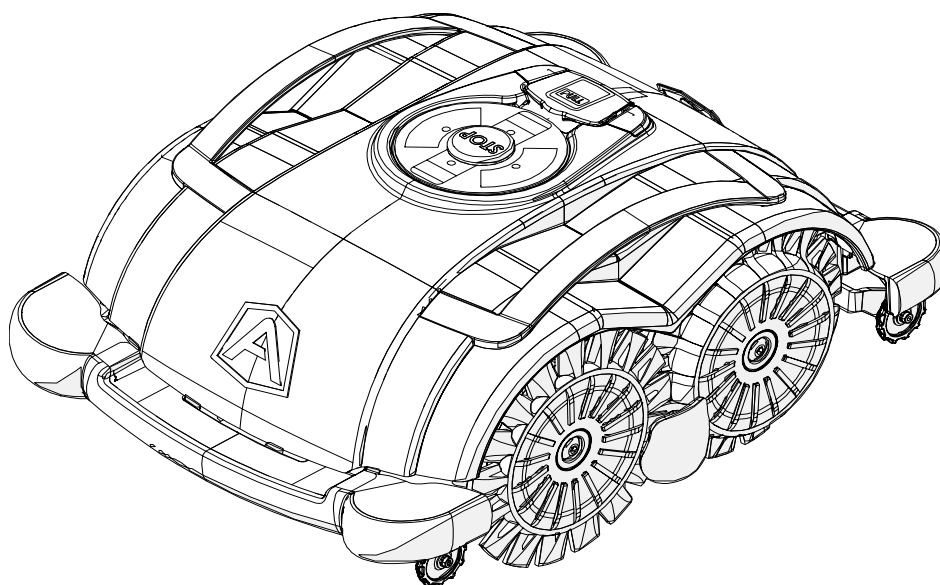

Tech Line 6 Series

MD-CO-RO-21 - Rev. 1.6 - 31/10/2023 - Tech Line 6 Series

Spare Parts Catalogue

Previous Revision 1.5
Current Revision 1.6
From 2023-10

Models Type Included

A060EL0 L6
A060EL0 S6

Price List. Only for Italy. Delivery cost not included
Listino al pubblico. Trasporto non incluso